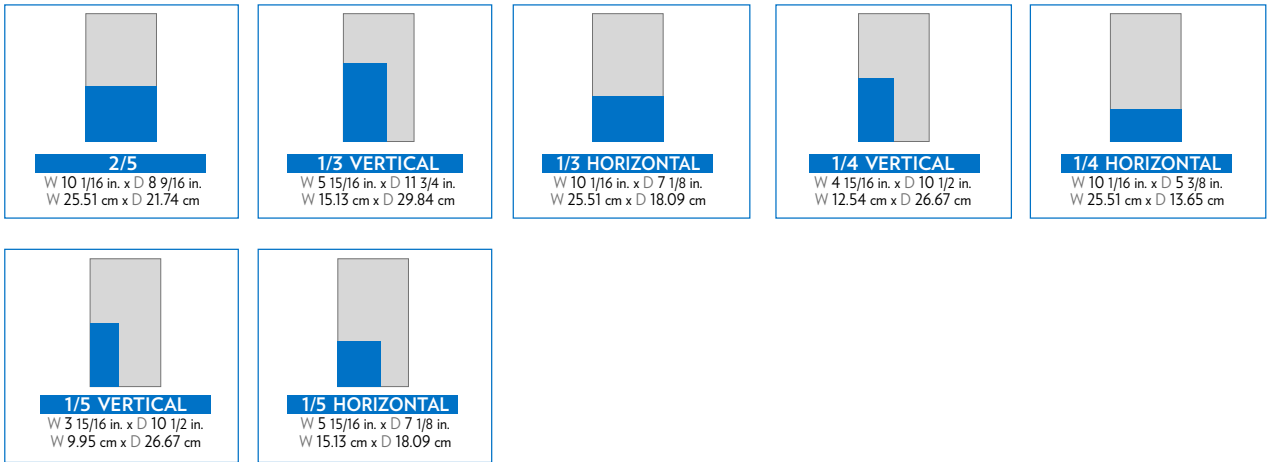

STANDARD AD SIZES – BROADSHEET

Effective January 1st, 2011

LA PRESSE

DOMINANCE

IMPACT

PRESENCE

FREQUENCY