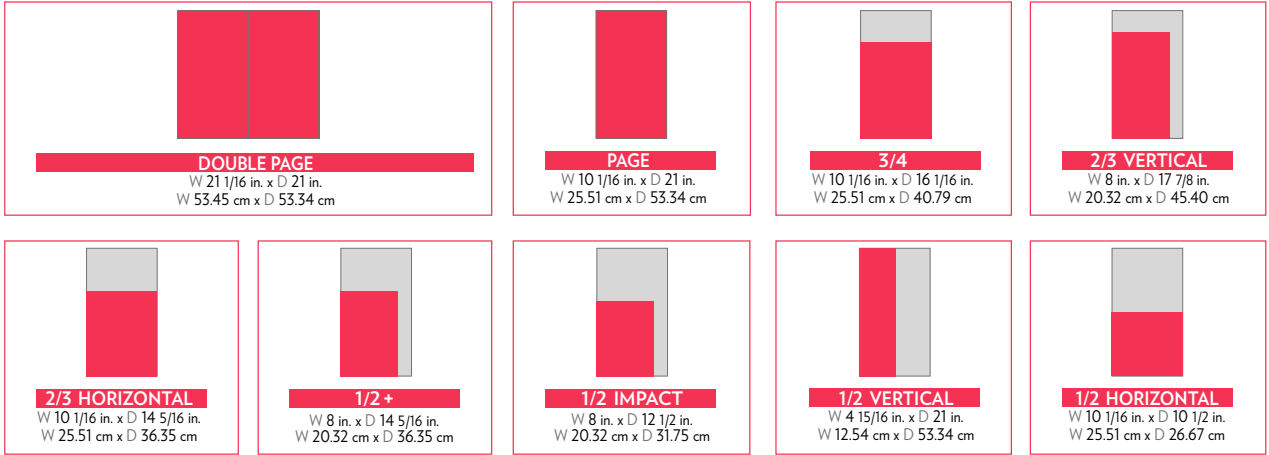

STANDARD AD SIZES – BROADSHEET

Effective January 1st, 2011

LA PRESSE

DOMINANCE

IMPACT

PRESENCE

FREQUENCY