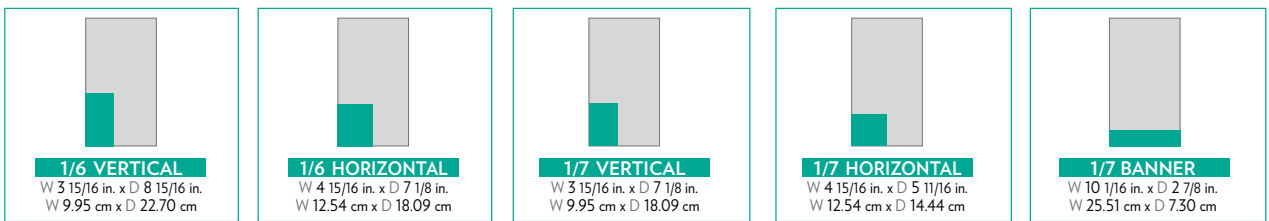

STANDARD AD SIZES – BROADSHEET

Effective January 1st, 2011

LA PRESSE

DOMINANCE

IMPACT

PRESENCE

FREQUENCY